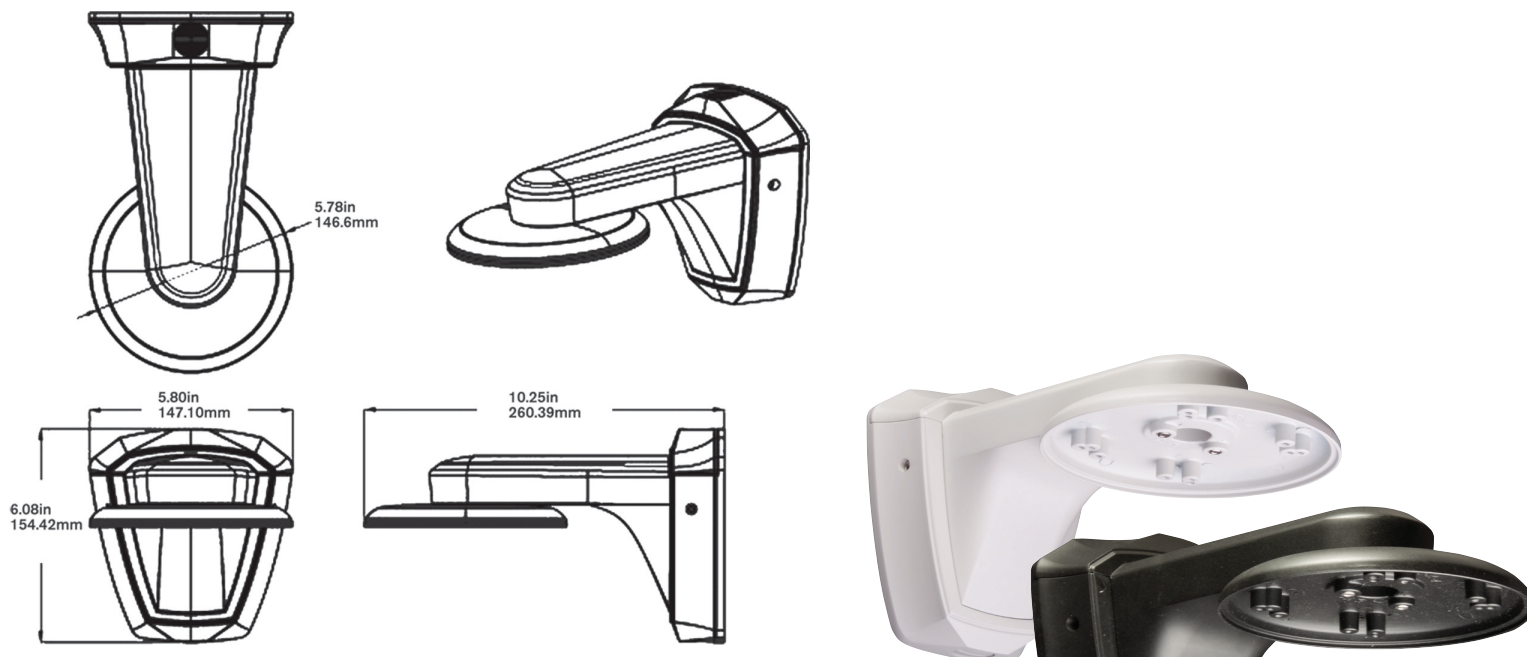

VT-AV/WMT

Heavy Duty
ALPHA Series
Wall Mount

Installation

Dimensions

FEATURES

- Available in Ivory or Black
- Compatible with the ALPHA Series Vandal Resistant Dome Camera

(888) VITEK-70 | WWW.VITEKCCTV.COM
28492 Constellation Road Valencia, CA 91355