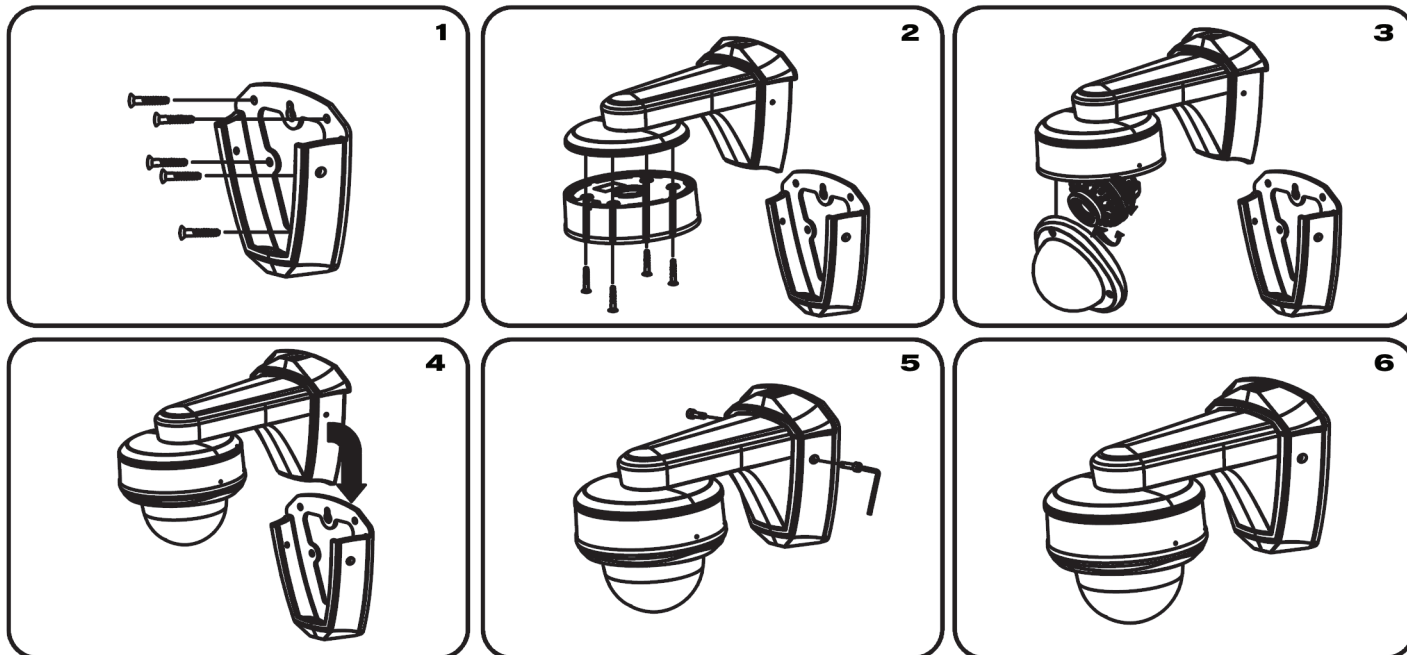

VT-AV/WMT

Heavy Duty
ALPHA Series
Wall Mount

Installation

Dimensions

FEATURES

- Available in Ivory or Black
- Compatible with the ALPHA Series Vandal Resistant Dome Camera

(888) VITEK-70 | WWW.VITEKCCTV.COM
28492 Constellation Road Valencia, CA 91355