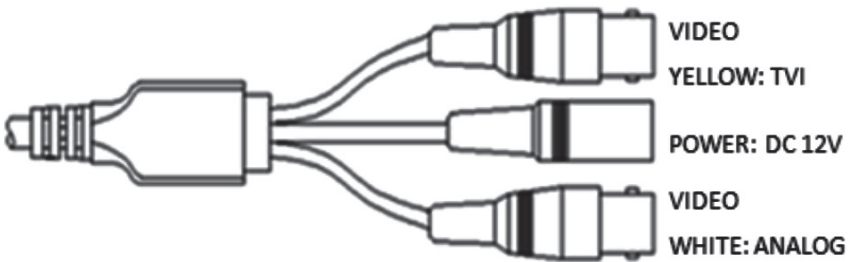

Connections

1. Connect the camera's BNC video output to the video input on your monitor or digital video recorder
2. Connect the camera's 12 V DC power output to a power supply appropriate for your installation

Detailed Specifications

Image Device	1/3" 2.1 MegaPixel Progressive Scan CMOS
Resolution	2.1 MegaPixel (1080p / 720p)
Effective Pixels	1920x1080
S/N Ratio	48dB or more
Video Output	1x HD-TVI (BNC) & SD CVBS (BNC)
Built-In Lens	Pinhole 3.7mm Fixed
Minimum Illumination	1 Lux at F1.2 / 0.1 Lux (B/W)
Electronic Shutter	Auto (1/30sec ~ 1/60,000sec)
DNR	3D-DNR
Gain Control	Auto
White Balance	ATW
HD Transmission Range	Over 1500' (Depending on cable characteristics and integrity)
Power Source	12VDC
Power Consumption	100mA
Operation Temperature	14° ~ 122°F (-10° ~ 50°C) Less Than 80% RH
Dimensions	2.75" x 4.72" x 1.69" / 70mm x 120mm x 43mm