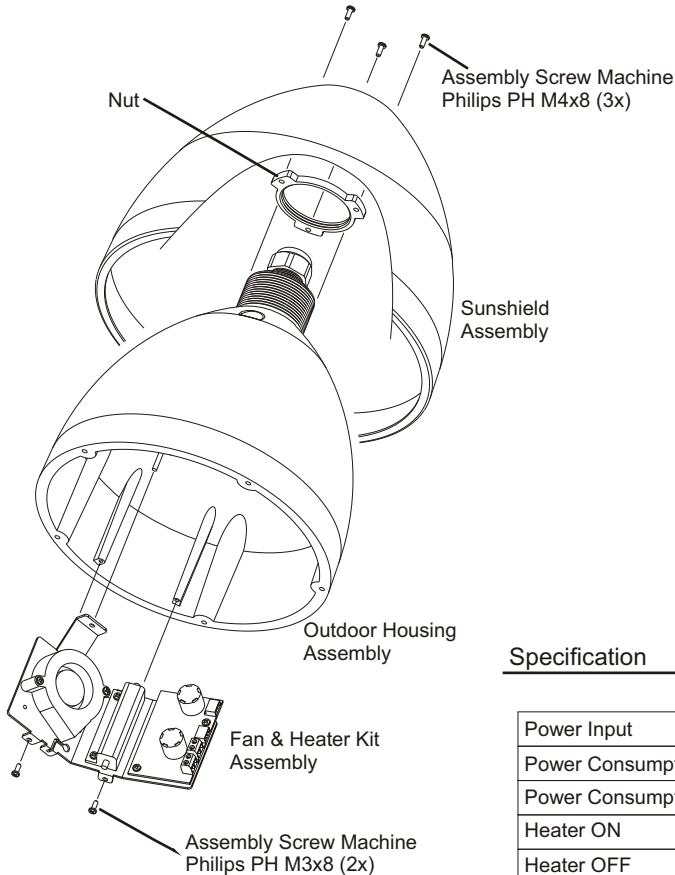

OUTDOOR KIT FOR VT-PTZ DOMES

VT-PTODKIT INSTALLATION MANUAL

Specification

Power Input	24VAC
Power Consumption (Heater)	50W
Power Consumption (Fan)	0.7W
Heater ON	at 41°F (5°C)
Heater OFF	at 59°F (15°C)
Fan ON	24 Hours