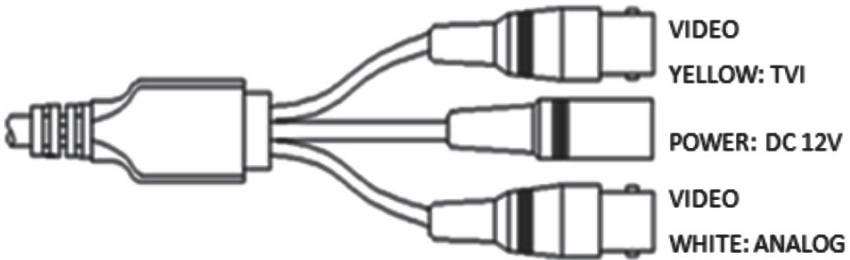

Connections

1. Connect the camera's BNC video output to the video input on your monitor or digital video recorder
2. Connect the camera's 12 V DC power output to a power supply appropriate for your installation

Detailed Specifications

Image Device	1/3" 2.1 MegaPixel Progressive Scan CMOS
Resolution	2.1 MegaPixel (1080p / 720p)
Effective Pixels	1920x1080
S/N Ratio	48dB or more
Video Output	1x HD-TVI (BNC) & SD CVBS (BNC)
Built-In Lens	Pinhole 3.7mm Fixed
Minimum Illumination	1 Lux at F1.2 / 0.1 Lux (B/W)
Electronic Shutter	Auto (1/30sec ~ 1/60,000sec)
DNR	3D-DNR
Gain Control	Auto
White Balance	ATW
HD Transmission Range	Over 1500' (Depending on cable characteristics and integrity)
Power Source	12VDC
Power Consumption	100mA
Operation Temperature	14° ~ 122°F (-10° ~ 50°C) Less Than 80% RH
Dimensions	5.12" x 2.29" (130 x 58mm)