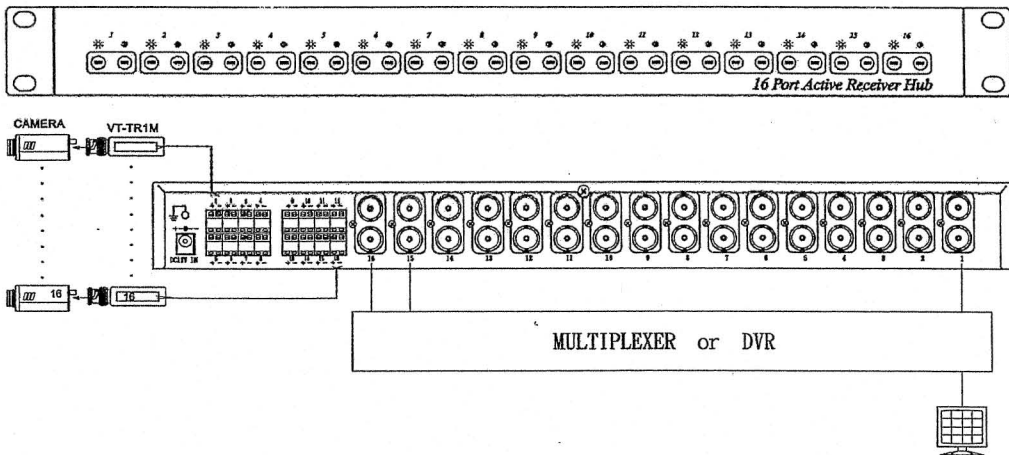

19" 1U Rack Mounting Multi Port Video Transceivers Hub

ITEM NO.: VT-TR16AI

VT-TR16AI multi video transceivers to be install onto one compact 19" wide 1U panel, Panels can reside in the same rack as other equipment, such as switchers, multiplexers, DVR, video conferencing equipment, etc. They are perfect for larger CCTV installations and ideal for security monitoring stations.

Features:

VT-TR16AI 16 Port Active Receiver Distribution Amplifier In 1U Rack Mounting Panel

- Easy setting with 2 adjustments for color gain and brightness.
- 16 input (UTP screw-terminal input) to 32 output (BNC)
- Built in surge protection and ground loop isolation into each channel.
- Built in a highly balanced mode of video transmission for extra interference immunity.
- Perfect to work with DVR.

Installation View:

Please note "+", "-" of signal and cable, if confuse them, picture would be not clear or twisted.

Removable Terminal Block For Easy Installation