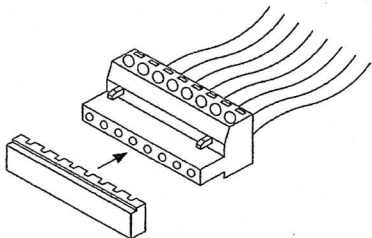

Features:

VT-TR16AI 16 Port Active Receiver Distribution Amplifier In 1U Rack Mounting Panel

- Easy setting with 2 adjustments for color gain and brightness.
- 16 input (UTP screw-terminal input) to 32 output (BNC)
- Built in surge protection and ground loop isolation into each channel.
- Built in a highly balanced mode of video transmission for extra interference immunity.
- Perfect to work with DVR.

Installation View:

Please note "+", "-" of signal and cable, if confuse them, picture would be not clear or twisted.

Removable Terminal Block For Easy Installation