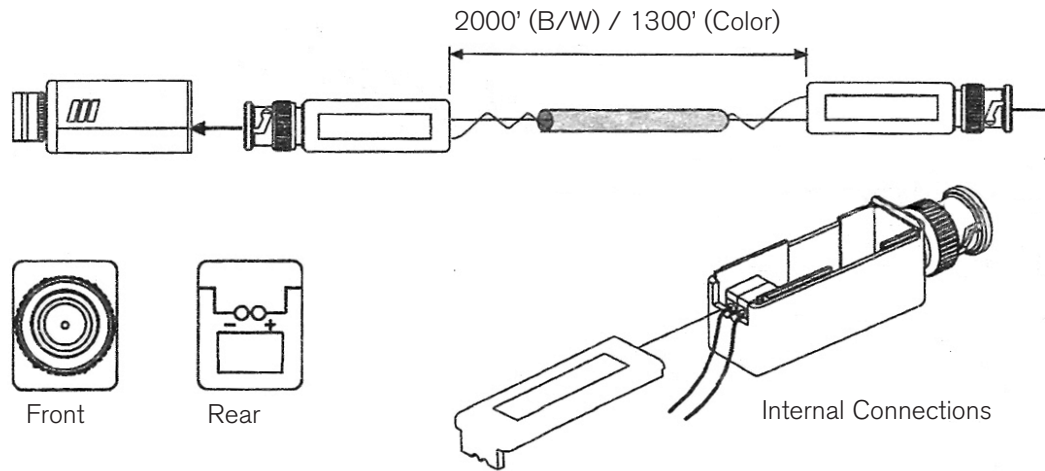

VITEK

VT-TR1M

Passive UTP Transceiver

Typical Installation:

Detailed Specifications

| | |
|-----------------------|--|
| BNC Video Input | 1 |
| Video Input | 1V p-p, 75 Ohms |
| UTP Output | 1 |
| Transmission Distance | 2000' in of B/W / 1300' in Color |
| Cable Requirement | CAT5 Twisted Pair (24AWG) |
| Dimensions | 2.4" x 0.75" x 0.6" (61mm x 19mm x 15.3mm) |