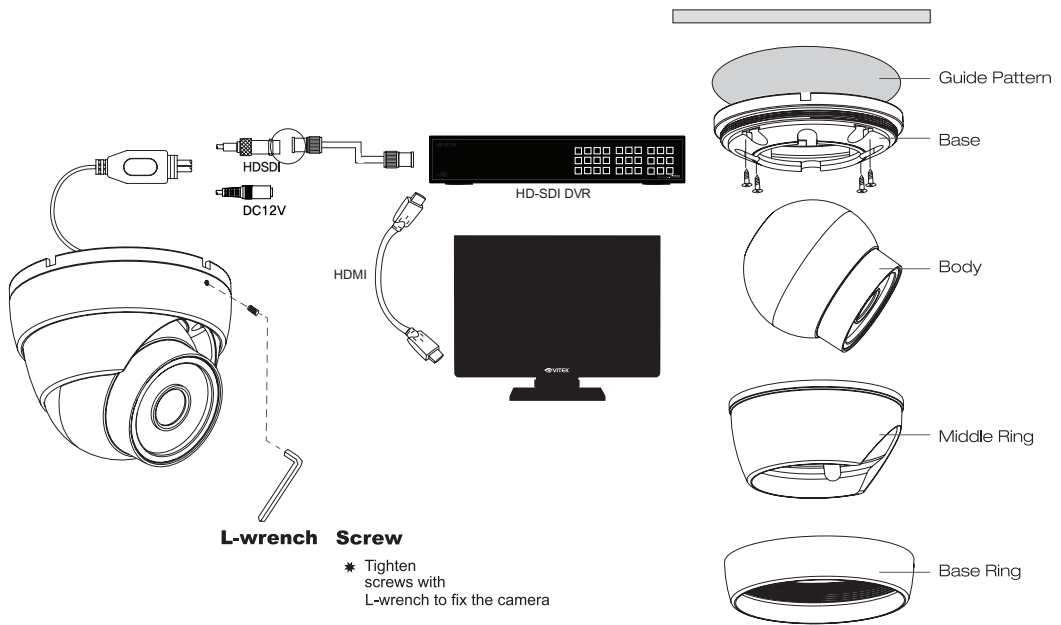

VITEK

Detailed Specifications	
Sensor	1/2.9" Sony CMOS
Resolution	2.1 MegaPixel (1080p / 720p)
S/N	More than 52 dB (AGC Off)
Video Output	1x HD-SDI (BNC)
IR Illuminators	25 IR LEDs
IR Color Temp.	850nm
IR Range	70'
Dynamic Intensity IR LEDs	YES
Lens	3.7mm Fixed
Minimum Illumination	1 Lux at F1.2 / 0.1 Lux (B/W) / 0 Lux at IR On
Day/Night	Auto
Electronic shutter speed	Auto
White Balance	Auto
Brightness	Auto
DNR	3D-DNR
WDR	YES
HD Transmission Range	Up to 700' (Depending on cable characteristics and integrity)
Weather Resistance Rating	IP-67
Operating Conditions	14°-122°F (-10°-50°C) < 80% RH
Input Voltage	12VDC
Power Consumption (12VDC)	190mA / 360mA (IR OFF/ON)
Dimensions	3.06" x 3.67" (H x Dia.)

DIMENSION

INSTALLATION

PAN & TILT CONTROL

OTHER PRODUCTS FROM VITEK *On Cue HD-SDI Video Recorders*

VT-HDOC Series

On Cue Series 4, 8, & 16 Channel HD-SDI Video Recorders

- 4, 8, or 16 Channel HD-SDI Inputs (Universal) with Full1080p, 720P, 960H & D1 Camera Support
- Simple plug and play, point-to-point connection from camera to DVR
- Pentaplex Operation (Multi-Channel Live-View, Playback, Recording, Backup, Network)
- VT-HDOC16: 480fps Live Display, Recording & Playback at 720p/1080p
- VT-HDOC8: 240fps Live Display, Recording & Playback at 720p/1080p
- VT-HDOC4: 120fps Live Display, Recording & Playback at 720p/1080p
- HDMI, VGA, and BNC Spot Output / Alarm In & Out / 4 Channel Audio In
- VT-HDOC 4 & 8 offer 2 Internal SATA2/SATA3 HDD Slots supporting up to 8TB (2 x 4TB HDD) using Advanced HDD Format (VT-HDOC16 Offers 5x SATA Slots for up to 20TB Internal Storage)
- External SATA Port (eSATA) supporting up to 5x External HDDs
- Remote Viewing via CVS Software, Web Browser, and Mobile Phones (iOS/Android)
- Viewing multiple Recorders with included CVS Software
- Adjustable Motion Detection Grid
- Thumbnail / Panorama Search