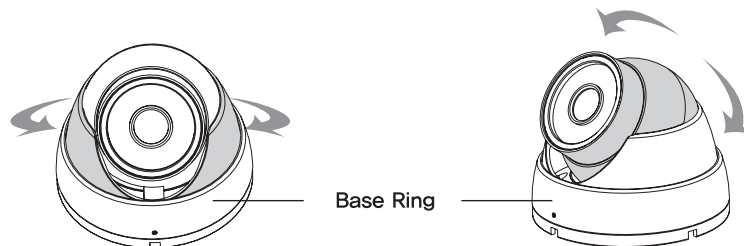

DIMENSION

INSTALLATION

PAN & TILT CONTROL

OTHER PRODUCTS FROM VITEK *On Cue HD-SDI Video Recorders*

VT-HDOC Series

On Cue Series 4, 8, & 16 Channel HD-SDI Video Recorders

- 4, 8, or 16 Channel HD-SDI Inputs (Universal) with Full1080p, 720P, 960H & D1 Camera Support
- Simple plug and play, point-to-point connection from camera to DVR
- Pentaplex Operation (Multi-Channel Live-View, Playback, Recording, Backup, Network)
- VT-HDOC16: 480fps Live Display, Recording & Playback at 720p/1080p
- VT-HDOC8: 240fps Live Display, Recording & Playback at 720p/1080p
- VT-HDOC4: 120fps Live Display, Recording & Playback at 720p/1080p
- HDMI, VGA, and BNC Spot Output / Alarm In & Out / 4 Channel Audio In
- VT-HDOC 4 & 8 offer 2 Internal SATA2/SATA3 HDD Slots supporting up to 8TB (2 x 4TB HDD) using Advanced HDD Format (VT-HDOC16 Offers 5x SATA Slots for up to 20TB Internal Storage)
- External SATA Port (eSATA) supporting up to 5x External HDDs
- Remote Viewing via CVS Software, Web Browser, and Mobile Phones (iOS/Android)
- Viewing multiple Recorders with included CVS Software
- Adjustable Motion Detection Grid
- Thumbnail / Panorama Search