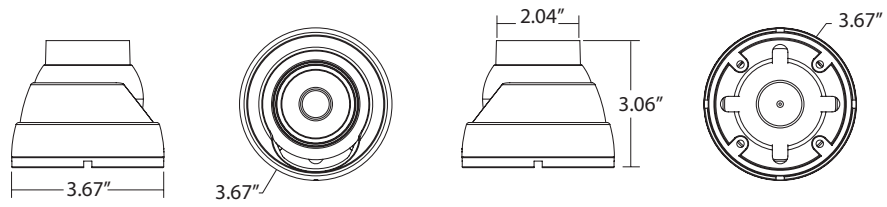

DIMENSION

INSTALLATION

PAN & TILT CONTROL