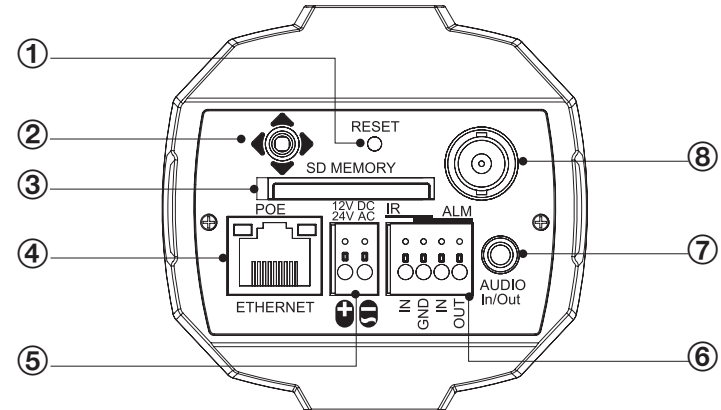

## Dimensions

**2**

## Layout & Connections

### REAR VIEW

- |                         |                                     |
|-------------------------|-------------------------------------|
| ① IP Reset Button       | ⑤ Power Input terminal              |
| ② OSD Control Joy stick | ⑥ Alarm Input / Output terminal     |
| ③ SD Memory card Slot   | ⑦ Audio Input / Output Jack (3.5mm) |
| ④ RJ-45 Ethernet Port   | ⑧ Video Output connector (BNC)      |