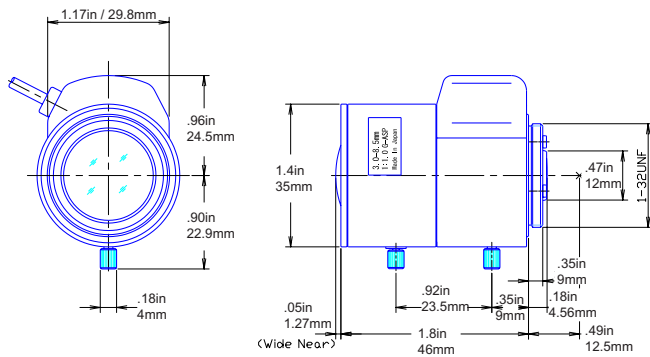

FEATURES

- All Glass Optics

(888) VITEK-70 | WWW.VITEKCCTV.COM
28492 Constellation Road Valencia, CA 91355

VTL-3085AN/IR
VTL-2812AN/IR
VTL-7550AN/IR

IR Corrected D/D Auto Iris Lenses

Detailed Specifications	VTL-3085AN/IR	VTL-2812AN/IR	VTL-7550AN/IR
Image Format	1/3"	1/3"	1/3"
Focal Length	3.0-8.5mm	2.8-12mm	7.5-50mm
Max Aperture			
Iris Operation	Auto Iris, DC-Drive	Auto Iris, DC-Drive	Auto Iris, DC-Drive
Iris Range	F1.0-F360	F1.2-F360	F1.3-F360
Field of View Angle			
Horizontal	90.5° ~ 33.6°	98.5° ~ 23.8°	36.6° ~ 5.64°
Vertical	67.2° ~ 25.2°	73° ~ 17.8°	27.4° ~ 4.26°
Diagonal	114.1° ~ 41.9°	124.9° ~ 29.7°	46.2° ~ 7.00°
Lens Mount	CS Mount	CS Mount	CS Mount
Back Focal Length	7.94 ~ 13.96mm	8.1 ~ 20.2mm	11.96 ~ 9.61mm

Dimensions:

VTL-3085AN/IR

VTL-2812AN/IR

VTL-7550AN/IR

(888) VITEK-70 | WWW.VITEKCCCTV.COM
 28492 Constellation Road Valencia, CA 91355