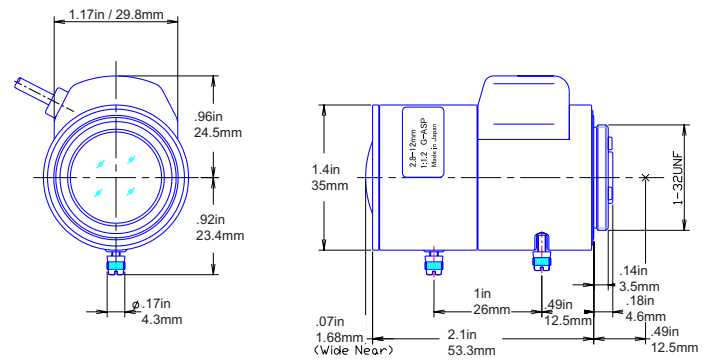

FEATURES

- All Glass Optics

(888) VITEK-70 | WWW.VITEKCCTV.COM
28492 Constellation Road Valencia, CA 91355

VTL-3085AN/IR
VTL-2812AN/IR
VTL-7550AN/IR

IR Corrected D/D Auto Iris Lenses

Detailed Specifications	VTL-3085AN/IR	VTL-2812AN/IR	VTL-7550AN/IR
Image Format	1/3"	1/3"	1/3"
Focal Length	3.0-8.5mm	2.8-12mm	7.5-50mm
Max Aperture			
Iris Operation	Auto Iris, DC-Drive	Auto Iris, DC-Drive	Auto Iris, DC-Drive
Iris Range	F1.0-F360	F1.2-F360	F1.3-F360
Field of View Angle			
Horizontal	90.5° ~ 33.6°	98.5° ~ 23.8°	36.6° ~ 5.64°
Vertical	67.2° ~ 25.2°	73° ~ 17.8°	27.4° ~ 4.26°
Diagonal	114.1° ~ 41.9°	124.9° ~ 29.7°	46.2° ~ 7.00°
Lens Mount	CS Mount	CS Mount	CS Mount
Back Focal Length	7.94 ~ 13.96mm	8.1 ~ 20.2mm	11.96 ~ 9.61mm

Dimensions:

VTL-3085AN/IR

VTL-2812AN/IR

VTL-7550AN/IR

(888) VITEK-70 | WWW.VITEKCCCTV.COM
 28492 Constellation Road Valencia, CA 91355