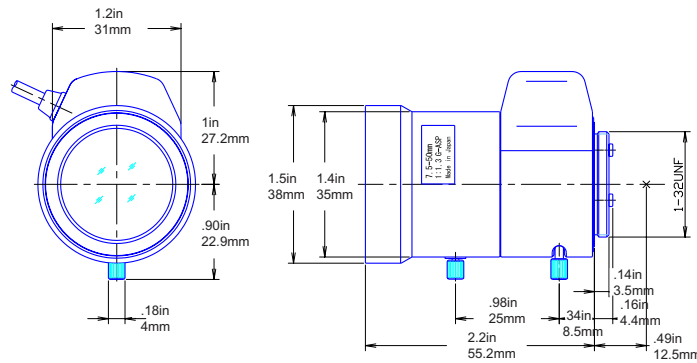

FEATURES

- All Glass Optics

(888) VITEK-70 | WWW.VITEKCCTV.COM
28492 Constellation Road Valencia, CA 91355

VTL-3085AN/IR
VTL-2812AN/IR
VTL-7550AN/IR

IR Corrected D/D Auto Iris Lenses

Detailed Specifications	VTL-3085AN/IR	VTL-2812AN/IR	VTL-7550AN/IR
Image Format	1/3"	1/3"	1/3"
Focal Length	3.0-8.5mm	2.8-12mm	7.5-50mm
Max Aperture			
Iris Operation	Auto Iris, DC-Drive	Auto Iris, DC-Drive	Auto Iris, DC-Drive
Iris Range	F1.0-F360	F1.2-F360	F1.3-F360
Field of View Angle			
Horizontal	90.5° ~ 33.6°	98.5° ~ 23.8°	36.6° ~ 5.64°
Vertical	67.2° ~ 25.2°	73° ~ 17.8°	27.4° ~ 4.26°
Diagonal	114.1° ~ 41.9°	124.9° ~ 29.7°	46.2° ~ 7.00°
Lens Mount	CS Mount	CS Mount	CS Mount
Back Focal Length	7.94 ~ 13.96mm	8.1 ~ 20.2mm	11.96 ~ 9.61mm

Dimensions:

VTL-3085AN/IR

VTL-2812AN/IR

VTL-7550AN/IR

(888) VITEK-70 | WWW.VITEKCCCTV.COM
 28492 Constellation Road Valencia, CA 91355