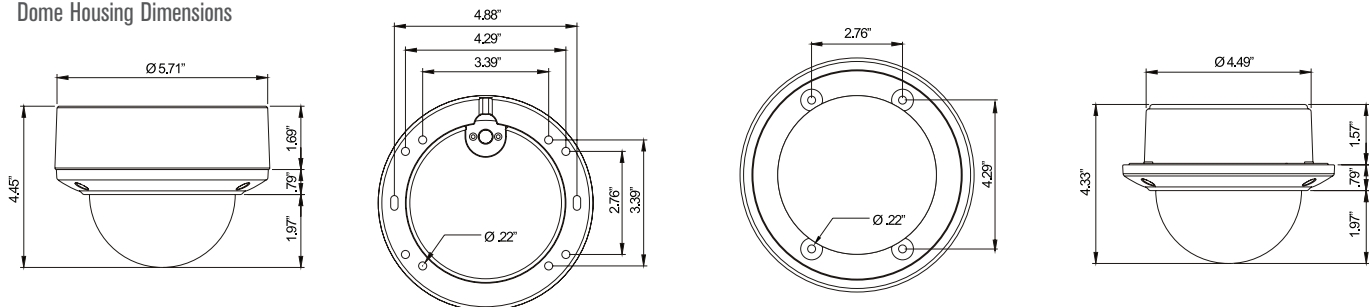

Indoor Mighty Dome

Indoor Dome
Camera Series

May be Surface Mount (Includes Surface Mount Casing) or Semi-Flush Mounted for Sleek, Low Profile Installation.

Secondary Video Output Enables Ease of Adjustment after Installation.

(888) VITEK-70 | WWW.VITEKCCTV.COM
28492 Constellation Road Valencia, CA 91355

Indoor Mighty Dome

Indoor Dome
Camera Series

Detailed Specifications	VTD-MH2910 / MH922 / MH1580	VTD-MX2910 / MX922 / MX1850
Image Sensor	1/3 Sony New Structure Super HAD CCD	
Sync System	Internal	
Scanning system	2:1 Interlace	
Lens Options	2.9-10mm, 9-22mm or 18-50mm	
Horizontal Resolution	480 TV Lines	550 TV Lines
Min. Illumination	0.2Lux (F1.2@40IRE)	
S/N Ratio	More than 52dB AGC OFF at 50IRE	
Video Output	1.0Vp-p composite, 75 Ohms	
Effective Pixels	768(H) x 494(V)	
Electronic Shutter	1/60 ~ 1/100,000	
White Balance	2000~8000 K Automatic Tracking	
Operating Temperature	14°F ~ 122°F (-10°C ~ +50°C)	
Operating Humidity	Within 85% RH	
Power Consumption	3 Watts	
Power Requirement	12VDC/24VAC Dual Voltage (500 mA Minimum)	
Dimensions (H x Dia.)	4.45" x 5.71" (113mm x 145mm)	

VT-MDPLMT
Mighty Dome Pole
Mount

VT-MDCNMT
Mighty Dome Corner
Mount

VT-MD/CMT
Mighty Dome Ceiling
Mount

VT-MD/WMT
Mighty Dome Wall
Mount

VT-MD-2VOC
Cable for Secondary
Video Output

Dome Housing Dimensions

(888) VITEK-70 | WWW.VITEKCCTV.COM
28492 Constellation Road Valencia, CA 91355