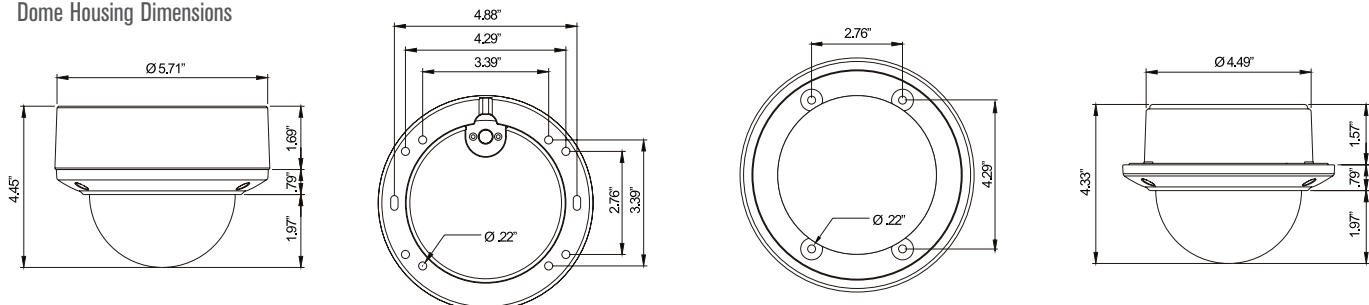

Indoor Mighty Dome

Indoor Dome
Camera Series

May be Surface Mount (Includes Surface Mount Casing) or Semi-Flush Mounted for Sleek, Low Profile Installation.

Secondary Video Output Enables Ease of Adjustment after Installation.

(888) VITEK-70 | WWW.VITEKCCTV.COM
28492 Constellation Road Valencia, CA 91355

Indoor Mighty Dome

Indoor Dome
Camera Series

Detailed Specifications	VTD-MH2910 / MH922 / MH1580	VTD-MX2910 / MX922 / MX1850
Image Sensor	1/3 Sony New Structure Super HAD CCD	
Sync System	Internal	
Scanning system	2:1 Interlace	
Lens Options	2.9-10mm, 9-22mm or 18-50mm	
Horizontal Resolution	480 TV Lines	550 TV Lines
Min. Illumination	0.2Lux (F1.2@40IRE)	
S/N Ratio	More than 52dB AGC OFF at 50IRE	
Video Output	1.0Vp-p composite, 75 Ohms	
Effective Pixels	768(H) x 494(V)	
Electronic Shutter	1/60 ~ 1/100,000	
White Balance	2000~8000 K Automatic Tracking	
Operating Temperature	14°F ~ 122°F (-10°C ~ +50°C)	
Operating Humidity	Within 85% RH	
Power Consumption	3 Watts	
Power Requirement	12VDC/24VAC Dual Voltage (500 mA Minimum)	
Dimensions (H x Dia.)	4.45" x 5.71" (113mm x 145mm)	

VT-MDPLMT
Mighty Dome Pole
Mount

VT-MDCNMT
Mighty Dome Corner
Mount

VT-MD/CMT
Mighty Dome Ceiling
Mount

VT-MD/WMT
Mighty Dome Wall
Mount

VT-MD-2VOC
Cable for Secondary
Video Output

Dome Housing Dimensions

(888) VITEK-70 | WWW.VITEKCCTV.COM
28492 Constellation Road Valencia, CA 91355