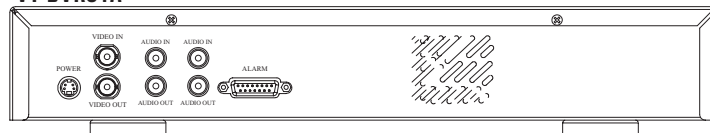

VT-DVR01A

9970 GLENOAKS BLVD. UNIT B SUN VALLEY, CA 91352
PHONE: 888-VITEK-70 818-771-0300 FAX: 818-771-0400
WWW.VITEKCCTV.COM