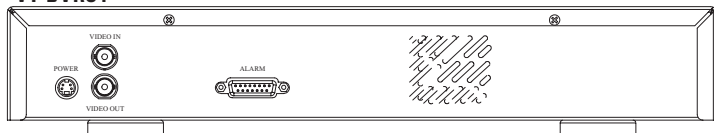

Specifications	VT-DVR01	VT-DVR01A
Video Format	NTSC / EIA or PAL / CCIR	NTSC / EIA or PAL / CCIR
HDD Storage	IDE Type, UDMA 66 above, 1 removable HDD supported	IDE Type, UDMA 66 above, 1 removable HDD supported
Record Mode	Manual / Alarm / External / Timer	Manual / Alarm / External / Timer
Playback Search	Date & Time / Event / Alarm searching	Date & Time / Event / Alarm searching
RS232	Yes	Yes
O.S.D. (On Screen Display)	Yes	Yes
Security	Password protection	Password protection
Video Input	1 video input, composite 1 Vp-p / 75Ω (BNC)	1 video input, composite 1 Vp-p / 75Ω (BNC)
Video Output	1 video output, composite 1 Vp-p / 75Ω (BNC)	1 video output, composite 1 Vp-p / 75Ω (BNC)
Video Resolution	720 X 436 (NTSC) / 720 x 576 (PAL)	720 X 436 (NTSC) / 720 x 576 (PAL)
Video Compression	Wavelet	Wavelet
Display Refresh Rate	60 ips (NTSC) / 50 ips (PAL)	60 ips (NTSC) / 50 ips (PAL)
Record Refresh Rate	60 ips (NTSC) / 50 ips (PAL)	60 ips (NTSC) / 50 ips (PAL)
Alarm Input	TTL input: High (5V) / Low (GND)	TTL input: High (5V) / Low (GND)
Alarm Output	COM / NO	COM / NO
Video Loss Detection	Yes	Yes
Time Display Format	Yes	Yes
Audio Operation	No	Yes
Power Source	AC90 ~ 240V switching adaptor	AC90 ~ 240V switching adaptor
Power Consumption	<27W	<27W
Dimensions (W x H x D)	14.96" x 2.55" x 10.62" (380mm x 65mm x 270mm)	14.96" x 2.55" x 10.62" (380mm x 65mm x 270mm)
Weight	11.46lbs. / 5.2kgs	11.46lbs. / 5.2kgs
Operation Temperature	5° ~ 40° C (41° ~ 104° F)	5° ~ 40° C (41° ~ 104° F)

VT-DVR01

9970 GLENOAKS BLVD. UNIT B SUN VALLEY, CA 91352
PHONE: 888-VITEK-70 818-771-0300 FAX: 818-771-0400
WWW.VITEKCCTV.COM