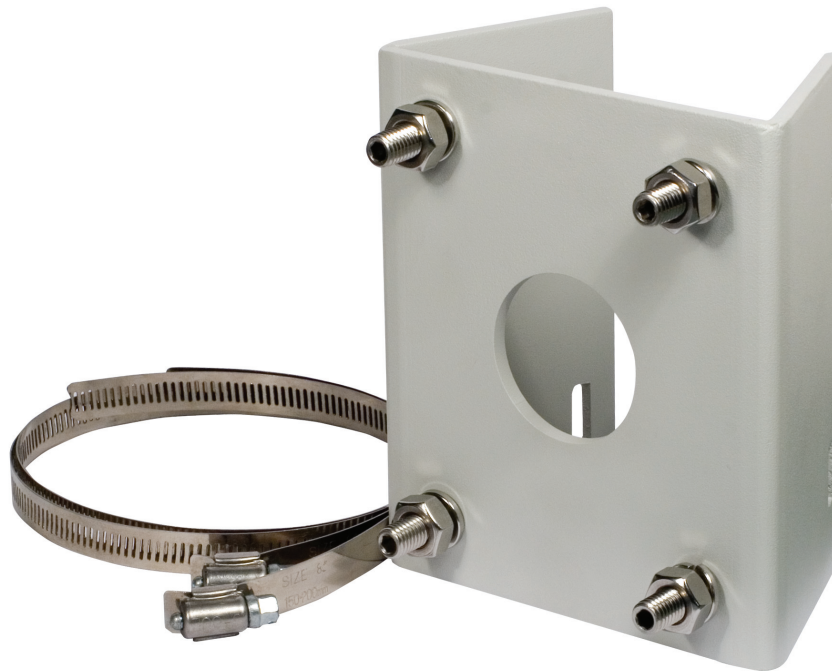

VT-PTPLMT

PTZ Pole Mount Adapter

FEATURES

- Outdoor Use
- Aluminum Construction with Stainless Steel Bands
- Use with VT-PTWMT: PTZ Wall Mount
- Maximum Load of 10Kg
- Weight: 1Kg