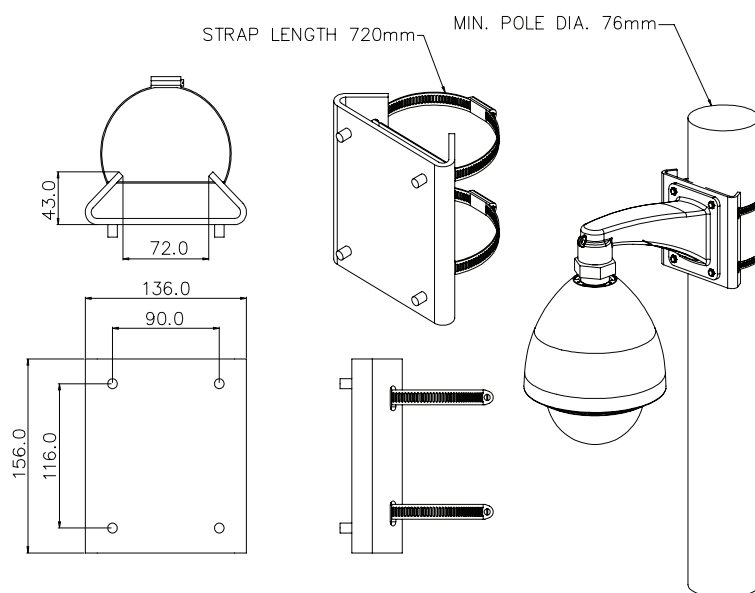

VT-PTPLMT

PTZ Pole Mount Adapter

FEATURES

- Outdoor Use
- Aluminum Construction with Stainless Steel Bands
- Use with VT-PTWMT: PTZ Wall Mount
- Maximum Load of 10Kg
- Weight: 1Kg