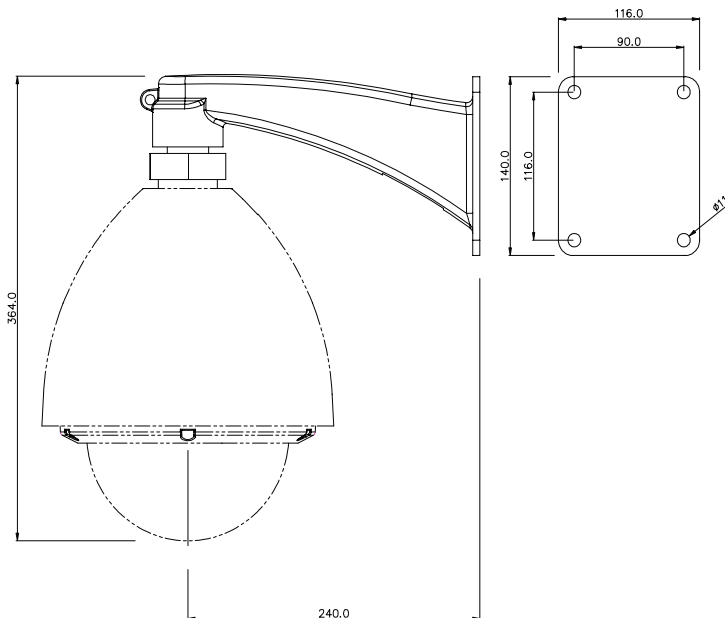

# VT-PTWMT

PTZ Wall Mount

## FEATURES

- Indoor/Outdoor Use
- Aluminum Construction with Polyester Coat
- Use with VT-PTHSG: PTZ Housing
- Maximum Load of 44lbs. (20Kg)
- Weight: 2.4lbs. (1.1Kg)

(888) VITEK-70 | [WWW.VITEKCCTV.COM](http://WWW.VITEKCCTV.COM)  
28492 Constellation Road Valencia, CA 91355