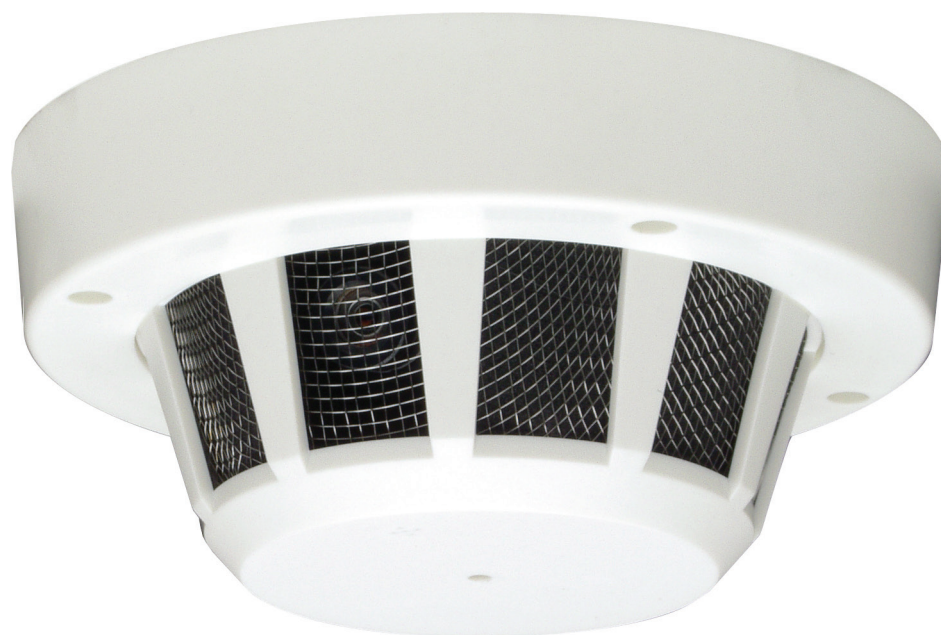

VT-SMKC1 / VT-SMKC1/H

Side View Color Smoke
Detector Cameras

Discreet surveillance made easy. These simple plug and play cameras allow for vertical adjustment to obtain the optimum viewing angle with ease. Comes standard with a 3.6mm wide angle lens. Optional lenses are also available ranging from 2.9mm to 25mm.

FEATURES

- Color CCD Image Sensor with 420 TV Lines (VT-SMKC1) / 550 TV Lines (VT-SMKC1/H)
- Minimum Illumination of 0.5 Lux
- Camera Mounted On Adjustable Gimbal To Achieve the Perfect Viewing Angle
- 3.6mm Standard lens Included (Optional 2.8mm to 25mm Available)
- Dimensions: 5.12" (OD) X 2.29" (H)

(888) VITEK-70 | WWW.VITEKCCTV.COM
28492 Constellation Road Valencia, CA 91355

VT-SMKC1 / VT-SMKC1/H

Side View Color Smoke
Detector Cameras

Detailed Specifications	VT-SMKC1	VT-SMKC1/H
Image Device	1/4" DSP Color Panasonic CCD Image Sensor	1/3" DSP Color Panasonic CCD Image Sensor
Effective Pixels	510 x 492	768 x 492
Resolution	420 TV Lines	550 TV Lines
Minimum Illumination	0.5 Lux	
S/N Ratio	More Than 48dB	
Electronic Shutter	1/60 to 1/100,000 sec.	
AGC	On	
Sync. Mode	Internal Sync.	
Scanning System	2:1 Interlace	
Gamma Correction	0.45	
Horizontal Sync. Frequency	15.734KHz	
Vertical Sync. Frequency	60Hz	
Video Output	Composite: 1.0 Vp-p / 75 Ohm	
Power Source	12VDC	
Power Consumption	120mA	300mA
Operation Temperature	-10° ~ 50°C (14° ~ 122°F) Less Than 80% RH	
Standard Lens	f3.6mm (Optional 2.8mm to 25mm Available)	
Dimensions (W x H)	5.12" x 2.29" (130 x 58mm)	
Weight	12.34 Oz. / 350 g. / 0.77 Lbs.	