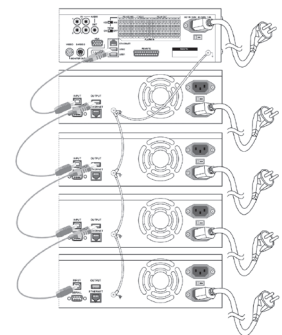

## FEATURES

- The Industry's only MPEG4 Compression with Non-Conditional Refresh
- 240 IPS Recording per Channel (VT-ST840 / VT-1640) & 120 IPS Recording (VT-ST440 at HD1 Resolution)
- MPEG-4 Compression
- Up to 2 Terabyte Internal Storage (2x - 1TB HDD) and Up to 40 Terabytes External Storage (4x - 10 HDD Expansion bay units)
- Dedicated Audio per Video Channel (4, 8, or 16 Channels)
- 2-Way communication over the internet via Remote Client Software
- Multi-site remote client
- Built-in DVD/RW drive
- Accepts 4 External (VT-XHD10) HDD Bays for an Additional 40 Hard Drives
- Block Search Function Retrieves Lost Files, Even from Damaged Hard Drives
- Embedded Linux OS
- Dynamic IP support (DDNS)
- Maximum File Size of 6K (CIF), 11K (Half D1), 20K (D1)
- Continuous, Motion, Alarm, V-Loss, Scheduled recording modes
- Numerous search modes: Calendar, Search & Copy, Time, Event, Block, File, Bookmark & Log
- Notification e-mail to up to 10 accounts on Motion, Alarm, V-Loss, HDD Fail
- Pentaplex Plus: Record, Playback, Network Transmission, Mirror, Backup and Live Viewing
- Backup to External HDD, CD-R, DVD-RW, DVD+RW, USB Memory Stick
- Control up to 16 DVRs via Keyboard or IR Remote control

## VT-XHD10U SAGA Series USB 2.0 HDD Expansion Bay

- Capable of supporting up to 10 IDE hard drives
- Hard drives can be setup in a Mirrored Array for redundancy, Striped into a massive disk array up to a 40TB, or in any combination of each
- Up to 4 Bays can be connected via USB 2.0