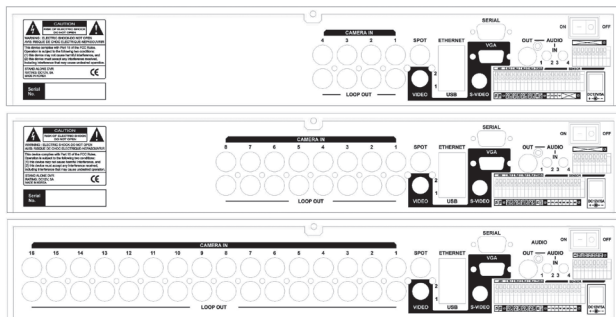

## FEATURES

- The Industry's only MPEG4 Compression with Non-Conditional Refresh
- 240 IPS Recording per Channel (VT-ST840 / VT-1640) & 120 IPS Recording (VT-ST440 at HD1 Resolution)
- MPEG-4 Compression
- Up to 2 Terabyte Internal Storage (2x - 1TB HDD) and Up to 40 Terabytes External Storage (4x - 10 HDD Expansion bay units)
- Dedicated Audio per Video Channel (4, 8, or 16 Channels)
- 2-Way communication over the internet via Remote Client Software
- Multi-site remote client
- Built-in DVD/RW drive
- Accepts 4 External (VT-XHD10) HDD Bays for an Additional 40 Hard Drives
- Block Search Function Retrieves Lost Files, Even from Damaged Hard Drives
- Embedded Linux OS
- Dynamic IP support (DDNS)
- Maximum File Size of 6K (CIF), 11K (Half D1), 20K (D1)
- Continuous, Motion, Alarm, V-Loss, Scheduled recording modes
- Numerous search modes: Calendar, Search & Copy, Time, Event, Block, File, Bookmark & Log
- Notification e-mail to up to 10 accounts on Motion, Alarm, V-Loss, HDD Fail
- Pentaplex Plus: Record, Playback, Network Transmission, Mirror, Backup and Live Viewing
- Backup to External HDD, CD-R, DVD-RW, DVD+RW, USB Memory Stick
- Control up to 16 DVRs via Keyboard or IR Remote control

## VT-XHD10U SAGA Series USB 2.0 HDD Expansion Bay

- Capable of supporting up to 10 IDE hard drives
- Hard drives can be setup in a Mirrored Array for redundancy, Striped into a massive disk array up to a 40TB, or in any combination of each
- Up to 4 Bays can be connected via USB 2.0