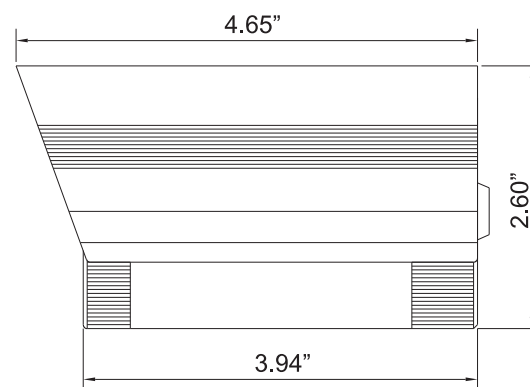

VTC-IRLED30HD

High Resolution Color Bullet Camera
w/30 IR LEDs & 480 TV Lines

The VTC-IRLED30HD employs a 1/3" High Resolution Color CCD image device that provides extremely long life and high reliability. 30 Infrared LED's offer a 80' range and provide clear images, even in total darkness. This camera comes complete with a 4.3mm lens, sun shield and a heavy duty mount ready to install in almost any environment.

FEATURES

- 1/3" Color CCD with 480 TV Lines of Resolution
- 30 Infrared LEDs enable Viewing in Total Darkness up to 80 Feet
- Heavy Duty Weather/Vandal Resistant Aluminum Construction
- Sunshield and Mounting Bracket Included
- Dual Voltage Operation: 12VDC / 24VAC
- Standard 4.3mm Lens Included. Accepts optional 3.6mm~25mm Lenses.

(888) VITEK-70 | WWW.VITEKCCTV.COM
28492 Constellation Road Valencia, CA 91355

VTC-IRLED30HD

High Resolution Color Bullet Camera
w/30 IR LEDs & 480 TV Lines

Detailed Specifications

Pick up Element	1/3" Color CCD Image Sensor
Effective Pixels	768 x 494
Resolution	480 TV Lines
Minimum Illumination	0 Lux (IR On)
S/N Ratio	More than 48dB(AGC off)
Electronic Shutter	1/60 to 1/100,000 sec.
White Balance	AWB
Video Output	1.0 Vp-p composite, 75 Ohm
Lens	Standard 4.3mm (6mm, 8mm Optional)
IR LED	30 850nm IR LED's
Operation Temperature	14° ~ 122° F (-10° ~ 50° C)
Power Source	Dual Voltage: 12VDC/24VAC
Power Consumption	IR Off: 160 mA / IR On: 340 mA (At Power Input)
Dimensions	2.36" x 3.94" (60mm x 100mm)