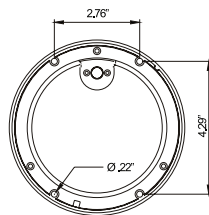

Indoor WDR Mighty Dome Cameras

700 TV Line WDR
Dome Camera Series

Detailed Specifications	NTSC	PAL
Image Device	Pixim D8800C Seawolf Digital Imaging System CMOS	
Effective Pixels	758(H) x 540(V)	
Scan Frequency	59.94HZ(V), 15.734K HZ(H)	50HZ(V), 15.625KHZ(H)
Synchronization	Internal / Line Lock (phase adjust)	
H. Resolution	700TVL	
Sensitivity	0.00008Lux at F1.2@40IRE, 32x (DSS+ICR mode)	
S/N Ratio	More than 52dB with AGC OFF at 50IRE	
White Balance	2,000 ~ 11,000°K Automatic tracking / AWB / MANUAL	
WDR Mode	[Low / Middle / High / Custom (User adjustment)]	
Motion Detection	On / Off (4 Programmable Zone)	
Digital Zoom	Up to X12 Digital Zoom	
FLIP	OFF / H-FLIP / V-FLIP / H/V-FLIP	
Privacy Zone	On / Off (6 Programmable Zone)	
Auto Iris Control	DC Drive Iris Control	
SLOW SHUTTER	2 ~ 32X	
Day & Night	Infrared Cut-Filter Removable built-in	
Lens Options	F1.2 2.8~10mm DC Auto Iris IR Corrected ICR / F1.8 9~22mm DC Auto Iris IR Corrected ICR	
Video Output	VBS 1 Vpp +/- 10%, 75ohm	
Operating Power	12VDC / 24VAC 3 Watts / 220 mAmp	
Operating Condition	-4°F ~ 122°F / -20°C ~ 50°C, 85% RH. Max. Non-condensing	
Dimensions (H x Dia.)	4.45" x 5.71" (113mm x 145mm)	
Weight (Camera)	1lb / .46Kg	
Weight (Carton)	1.6lb / .72Kg	

VT-MDPLMT
Mighty Dome Pole Mount

VT-MDCNMT
Mighty Dome Corner Mount

VT-MD/CMT
Mighty Dome Ceiling Mount

VT-MD/WMT
Mighty Dome Wall Mount

VTD-MD-FMP
Mighty Dome Flush Mount Decorator Plate

(888) VITEK-70 | WWW.VITEKCCTV.COM
28492 Constellation Road Valencia, CA 91355