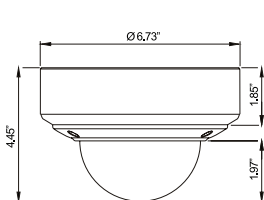

(888) VITEK-70 | WWW.VITEKCCTV.COM
28492 Constellation Road Valencia, CA 91355