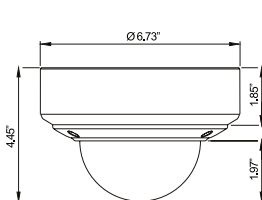

# Indoor WDR Mighty Dome Cameras

700 TV Line WDR  
Dome Camera Series

Detailed Specifications	NTSC	PAL
Image Device	Pixim D8800C Seawolf Digital Imaging System CMOS	
Effective Pixels	758(H) x 540(V)	
Scan Frequency	59.94HZ(V), 15.734K HZ(H)	50HZ(V), 15.625KHZ(H)
Synchronization	Internal / Line Lock (phase adjust)	
H. Resolution	700TVL	
Sensitivity	0.00008Lux at F1.2@40IRE, 32x (DSS+ICR mode)	
S/N Ratio	More than 52dB with AGC OFF at 50IRE	
White Balance	2,000 ~ 11,000°K Automatic tracking / AWB / MANUAL	
WDR Mode	[Low / Middle / High / Custom (User adjustment)]	
Motion Detection	On / Off (4 Programmable Zone)	
Digital Zoom	Up to X12 Digital Zoom	
FLIP	OFF / H-FLIP / V-FLIP / H/V-FLIP	
Privacy Zone	On / Off (6 Programmable Zone)	
Auto Iris Control	DC Drive Iris Control	
SLOW SHUTTER	2 ~ 32X	
Day & Night	Infrared Cut-Filter Removable built-in	
Lens Options	F1.2 2.8~10mm DC Auto Iris IR Corrected ICR / F1.8 9~22mm DC Auto Iris IR Corrected ICR	
Video Output	VBS 1 Vpp +/- 10%, 75ohm	
Operating Power	12VDC / 24VAC 3 Watts / 220 mAmp	
Operating Condition	-4°F ~ 122°F / -20°C ~ 50°C, 85% RH. Max. Non-condensing	
Dimensions (H x Dia.)	4.45" x 5.71" (113mm x 145mm)	
Weight (Camera)	1lb / .46Kg	
Weight (Carton)	1.6lb / .72Kg	

**VT-MDPLMT**  
Mighty Dome Pole Mount

**VT-MDCNMT**  
Mighty Dome Corner Mount

**VT-MD/CMT**  
Mighty Dome Ceiling Mount

**VT-MD/WMT**  
Mighty Dome Wall Mount

**VTD-MD-FMP**  
Mighty Dome Flush Mount Decorator Plate