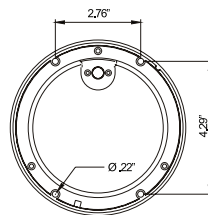

# Indoor WDR Mighty Dome Cameras

700 TV Line WDR  
Dome Camera Series

Detailed Specifications	NTSC	PAL
Image Device	Pixim D8800C Seawolf Digital Imaging System CMOS	
Effective Pixels	758(H) x 540(V)	
Scan Frequency	59.94HZ(V), 15.734K HZ(H)	50HZ(V), 15.625KHZ(H)
Synchronization	Internal / Line Lock (phase adjust)	
H. Resolution	700TVL	
Sensitivity	0.00008Lux at F1.2@40IRE, 32x (DSS+ICR mode)	
S/N Ratio	More than 52dB with AGC OFF at 50IRE	
White Balance	2,000 ~ 11,000°K Automatic tracking / AWB / MANUAL	
WDR Mode	[Low / Middle / High / Custom (User adjustment)]	
Motion Detection	On / Off (4 Programmable Zone)	
Digital Zoom	Up to X12 Digital Zoom	
FLIP	OFF / H-FLIP / V-FLIP / H/V-FLIP	
Privacy Zone	On / Off (6 Programmable Zone)	
Auto Iris Control	DC Drive Iris Control	
SLOW SHUTTER	2 ~ 32X	
Day & Night	Infrared Cut-Filter Removable built-in	
Lens Options	F1.2 2.8~10mm DC Auto Iris IR Corrected ICR / F1.8 9~22mm DC Auto Iris IR Corrected ICR	
Video Output	VBS 1 Vpp +/- 10%, 75ohm	
Operating Power	12VDC / 24VAC 3 Watts / 220 mAmp	
Operating Condition	-4°F ~ 122°F / -20°C ~ 50°C, 85% RH. Max. Non-condensing	
Dimensions (H x Dia.)	4.45" x 5.71" (113mm x 145mm)	
Weight (Camera)	1lb / .46Kg	
Weight (Carton)	1.6lb / .72Kg	

**VT-MDPLMT**  
Mighty Dome Pole Mount

**VT-MDCNMT**  
Mighty Dome Corner Mount

**VT-MD/CMT**  
Mighty Dome Ceiling Mount

**VT-MD/WMT**  
Mighty Dome Wall Mount

**VTD-MD-FMP**  
Mighty Dome Flush Mount Decorator Plate