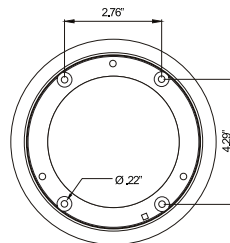

Indoor WDR Mighty Dome Cameras

700 TV Line WDR
Dome Camera Series

Detailed Specifications	NTSC	PAL
Image Device	Pixim D8800C Seawolf Digital Imaging System CMOS	
Effective Pixels	758(H) x 540(V)	
Scan Frequency	59.94HZ(V), 15.734K HZ(H)	50HZ(V), 15.625KHZ(H)
Synchronization	Internal / Line Lock (phase adjust)	
H. Resolution	700TVL	
Sensitivity	0.00008Lux at F1.2@40IRE, 32x (DSS+ICR mode)	
S/N Ratio	More than 52dB with AGC OFF at 50IRE	
White Balance	2,000 ~ 11,000°K Automatic tracking / AWB / MANUAL	
WDR Mode	[Low / Middle / High / Custom (User adjustment)]	
Motion Detection	On / Off (4 Programmable Zone)	
Digital Zoom	Up to X12 Digital Zoom	
FLIP	OFF / H-FLIP / V-FLIP / H/V-FLIP	
Privacy Zone	On / Off (6 Programmable Zone)	
Auto Iris Control	DC Drive Iris Control	
SLOW SHUTTER	2 ~ 32X	
Day & Night	Infrared Cut-Filter Removable built-in	
Lens Options	F1.2 2.8~10mm DC Auto Iris IR Corrected ICR / F1.8 9~22mm DC Auto Iris IR Corrected ICR	
Video Output	VBS 1 Vpp +/- 10%, 75ohm	
Operating Power	12VDC / 24VAC 3 Watts / 220 mAmp	
Operating Condition	-4°F ~ 122°F / -20°C ~ 50°C, 85% RH. Max. Non-condensing	
Dimensions (H x Dia.)	4.45" x 5.71" (113mm x 145mm)	
Weight (Camera)	1lb / .46Kg	
Weight (Carton)	1.6lb / .72Kg	

VT-MDPLMT
Mighty Dome Pole Mount

VT-MDCNMT
Mighty Dome Corner Mount

VT-MD/CMT
Mighty Dome Ceiling Mount

VT-MD/WMT
Mighty Dome Wall Mount

VTD-MD-FMP
Mighty Dome Flush Mount Decorator Plate

(888) VITEK-70 | WWW.VITEKCCTV.COM
28492 Constellation Road Valencia, CA 91355