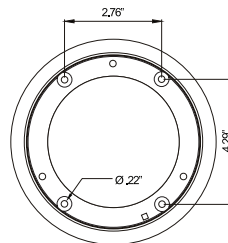

# Indoor WDR Mighty Dome Cameras

700 TV Line WDR  
Dome Camera Series

Detailed Specifications	NTSC	PAL
Image Device	Pixim D8800C Seawolf Digital Imaging System CMOS	
Effective Pixels	758(H) x 540(V)	
Scan Frequency	59.94HZ(V), 15.734K HZ(H)	50HZ(V), 15.625KHZ(H)
Synchronization	Internal / Line Lock (phase adjust)	
H. Resolution	700TVL	
Sensitivity	0.00008Lux at F1.2@40IRE, 32x (DSS+ICR mode)	
S/N Ratio	More than 52dB with AGC OFF at 50IRE	
White Balance	2,000 ~ 11,000°K Automatic tracking / AWB / MANUAL	
WDR Mode	[Low / Middle / High / Custom (User adjustment)]	
Motion Detection	On / Off (4 Programmable Zone)	
Digital Zoom	Up to X12 Digital Zoom	
FLIP	OFF / H-FLIP / V-FLIP / H/V-FLIP	
Privacy Zone	On / Off (6 Programmable Zone)	
Auto Iris Control	DC Drive Iris Control	
SLOW SHUTTER	2 ~ 32X	
Day & Night	Infrared Cut-Filter Removable built-in	
Lens Options	F1.2 2.8~10mm DC Auto Iris IR Corrected ICR / F1.8 9~22mm DC Auto Iris IR Corrected ICR	
Video Output	VBS 1 Vpp +/- 10%, 75ohm	
Operating Power	12VDC / 24VAC 3 Watts / 220 mAmp	
Operating Condition	-4°F ~ 122°F / -20°C ~ 50°C, 85% RH. Max. Non-condensing	
Dimensions (H x Dia.)	4.45" x 5.71" (113mm x 145mm)	
Weight (Camera)	1lb / .46Kg	
Weight (Carton)	1.6lb / .72Kg	

**VT-MDPLMT**  
Mighty Dome Pole Mount

**VT-MDCNMT**  
Mighty Dome Corner Mount

**VT-MD/CMT**  
Mighty Dome Ceiling Mount

**VT-MD/WMT**  
Mighty Dome Wall Mount

**VTD-MD-FMP**  
Mighty Dome Flush Mount Decorator Plate