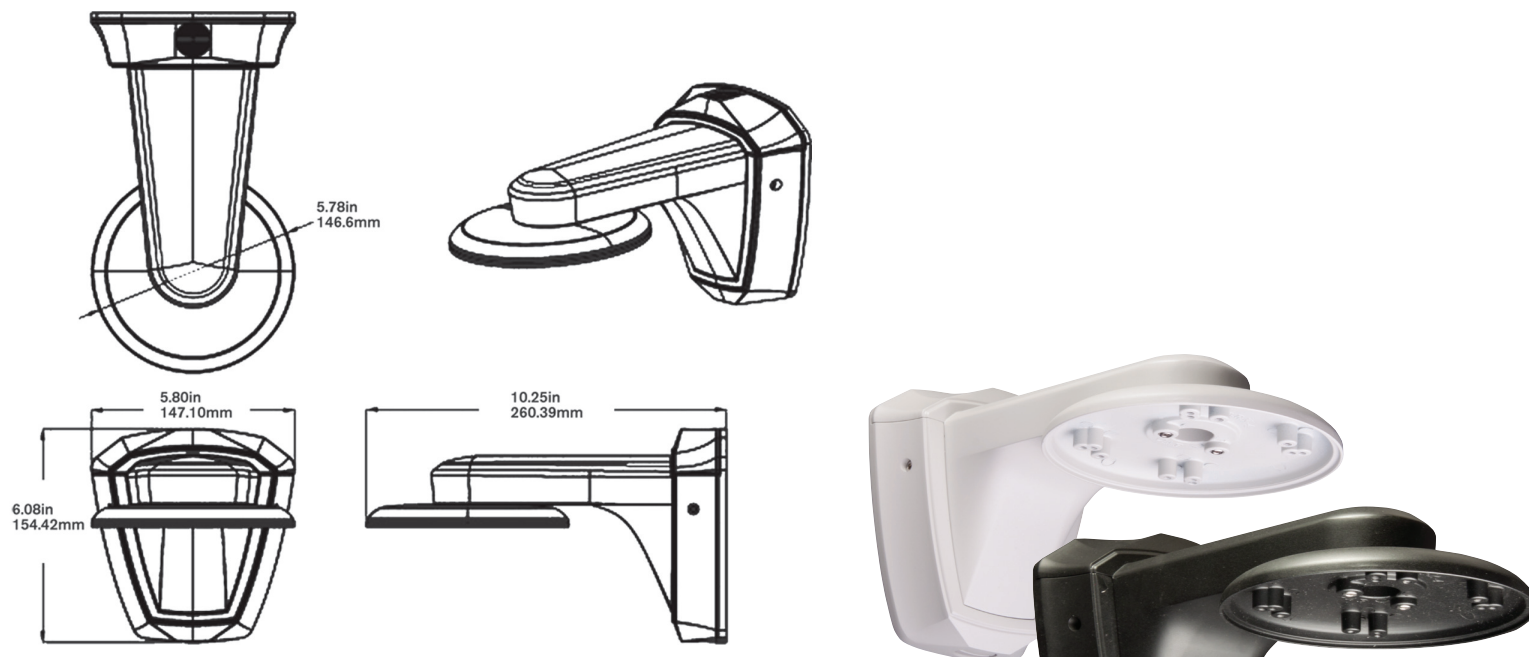

# VT-AV/WMT

Heavy Duty  
ALPHA Series  
Wall Mount

## Dimensions

## FEATURES

- Available in Ivory or Black
- Compatible with the ALPHA Series Vandal Resistant Dome Camera

(888) VITEK-70 | [WWW.VITEKCCTV.COM](http://WWW.VITEKCCTV.COM)  
28492 Constellation Road Valencia, CA 91355