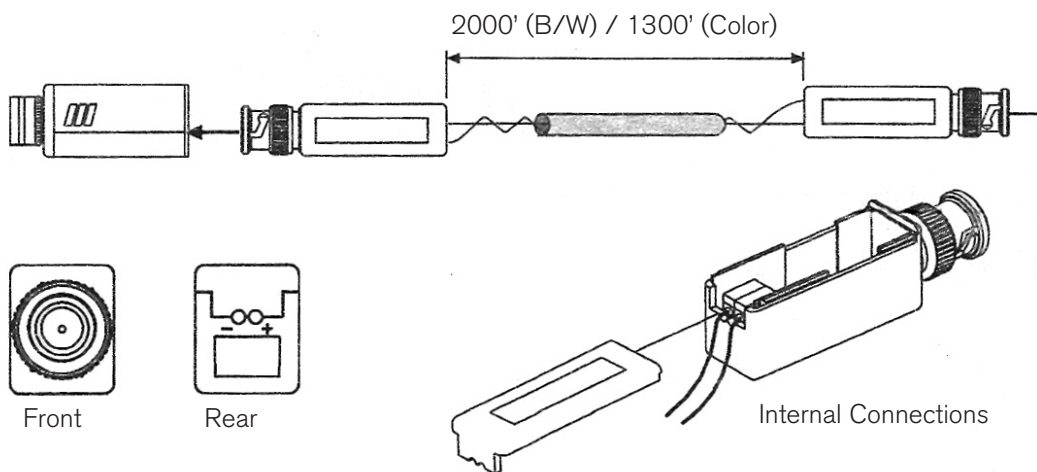

### Typical Installation:

Front

Rear

Internal Connections

### Detailed Specifications

BNC Video Input	1
Video Input	1V p-p, 75 Ohms
UTP Output	1
Transmission Distance	2000' in of B/W / 1300' in Color
Cable Requirement	CAT5 Twisted Pair (24AWG)
Dimensions	2.4" x 0.75" x 0.6" (61mm x 19mm x 15.3mm)