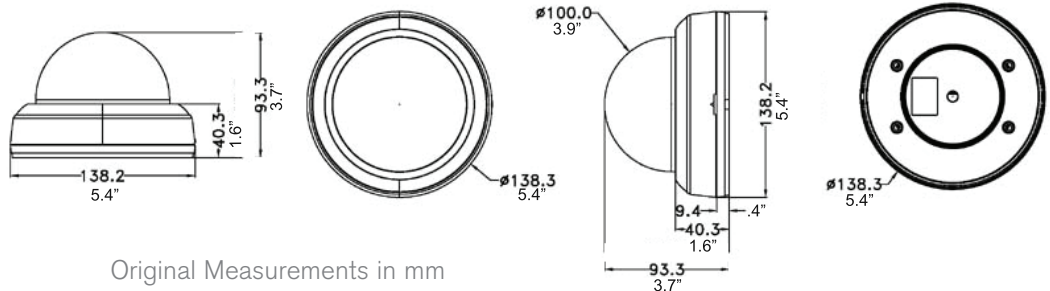

Original Measurements in mm

FEATURES

- 620 TV Lines of Resolution
- 1/3" Sony SuperHAD II CCD
- Hercules DSP Engine
- 2.8~12mm Vari-Focal Auto-Iris, IR Corrected Lens
- Advanced OSD Functions: WDR, 3D DNR, DSS, DIS, Sens-up, Motion Detection, Privacy
- Secondary Video Output (Cable Included)
- 3-Axis Mount for Optimum Viewing Angle
- Dual Voltage 12VDC/24VAC Operation